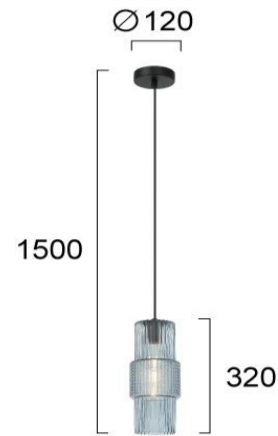

Product Datasheet

Code	4294902
Description	Pendant Lamp Blue Lilian
Family	LILIAN
Type	PENDANT
Type of Lamp	E27
Watt	1 x Max 40W
Volt	220-240 VAC
Hertz	50-60 Hz
Class	Class II
IP	IP20
Environment	Indoor
Color	BLUE / BLACK
Material	GLASS / ELECTROSTATIC PAINTED STEEL
Length	D:120
Height	H:1500
Width	h:320